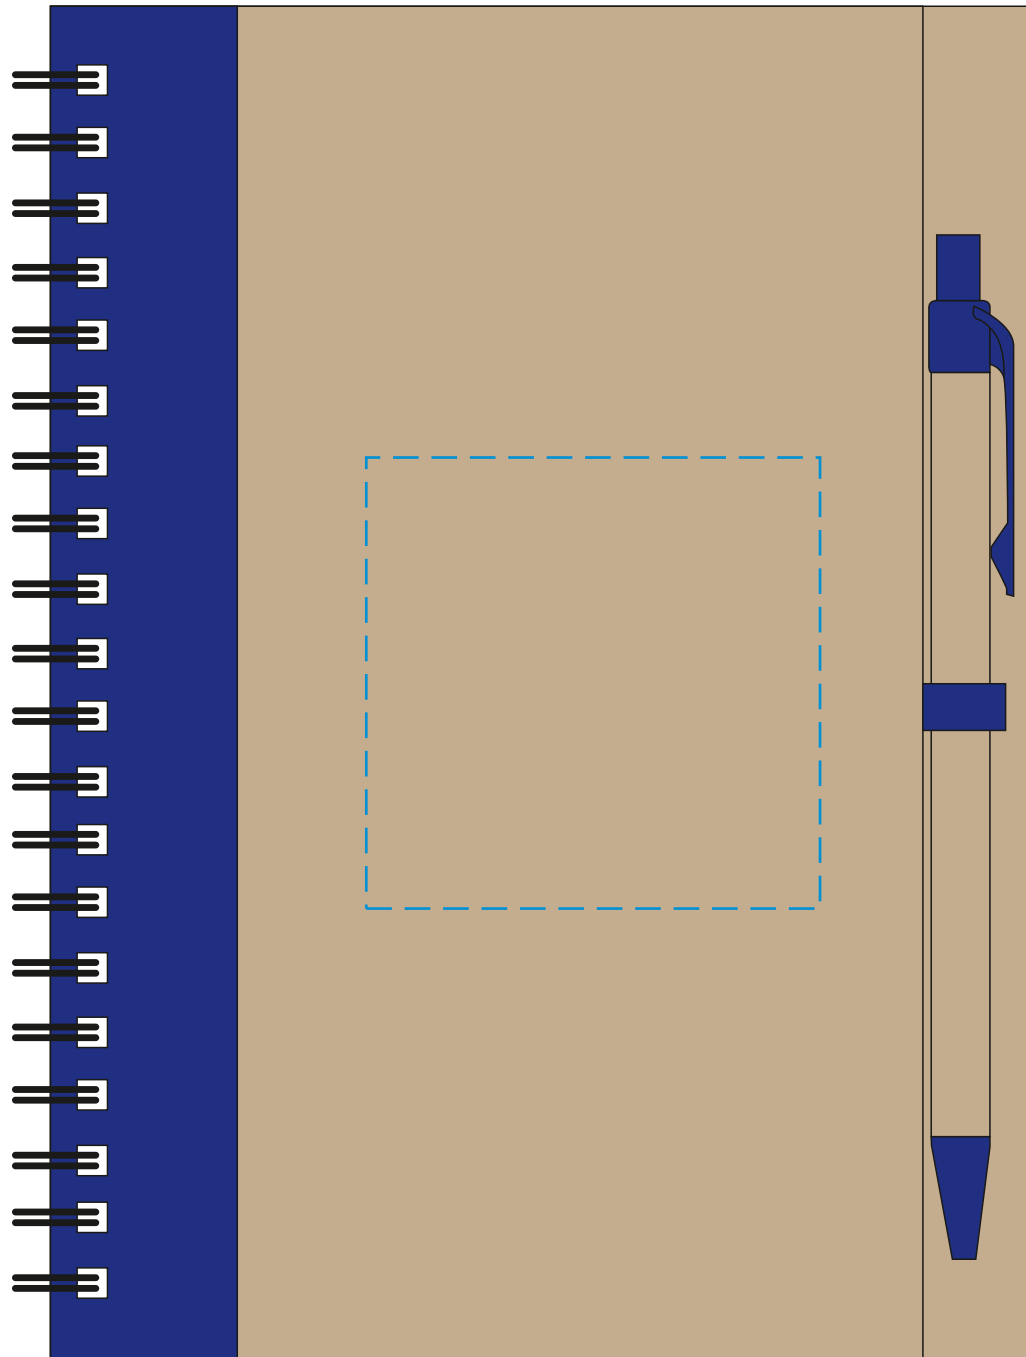

-----Maximum print area (will not be printed)

60x60mm

## Notes

- Please supply vectorised artwork (as PDF / EPS)
- Please specify Pantone colour for printing
- Please specify item colour
- Convert all text and outlines to curves

## Product colour choice

	Black
	Green
	Blue
	Yellow
	Orange
	Red
	Lt Blue
	Purple
	Lt green